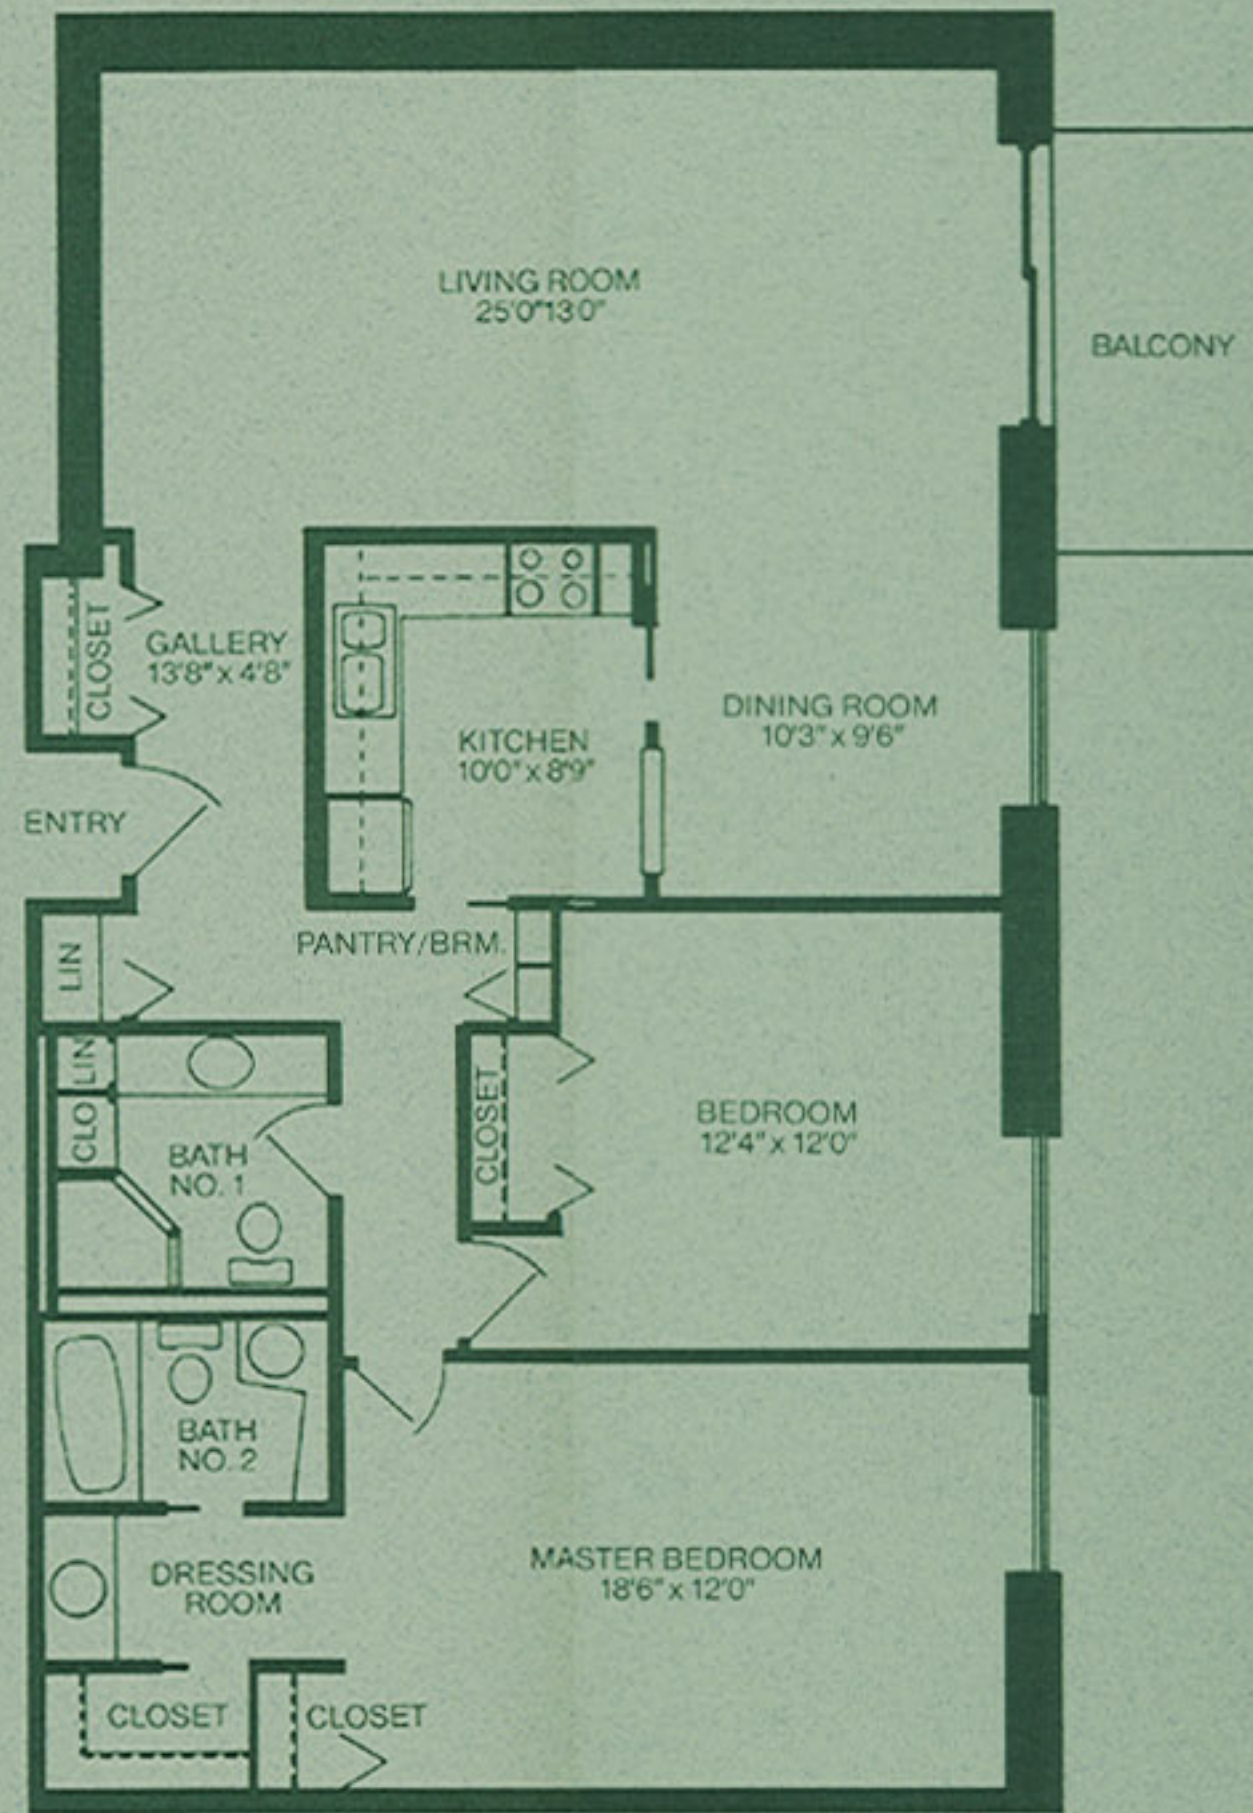

**Other thoughtful amenities for you at Park Layne include:**

- |                               |                             |
|-------------------------------|-----------------------------|
| Heated Outdoor Pool and Patio | Guest Suite                 |
| Picnic and Garden area        | Laundry rooms on each floor |
| Party Room                    | Intercom Guest Screening    |
| Fitness Center                | Roadrunner Internet Access  |
| Sauna                         | Sound Conditioned           |
| 24-Hour Doorman               | Balconies                   |
| Valet Parking                 | Individual Climate Controls |
| Parking Garage                | Cable TV Hook-ups           |

One Bedroom Suite

855 Square Feet

Rent: \_\_\_\_\_

Two Bedroom Suite

1237 Square Feet

Rent: \_\_\_\_\_

Three Bedroom Suite

1425 Square Feet