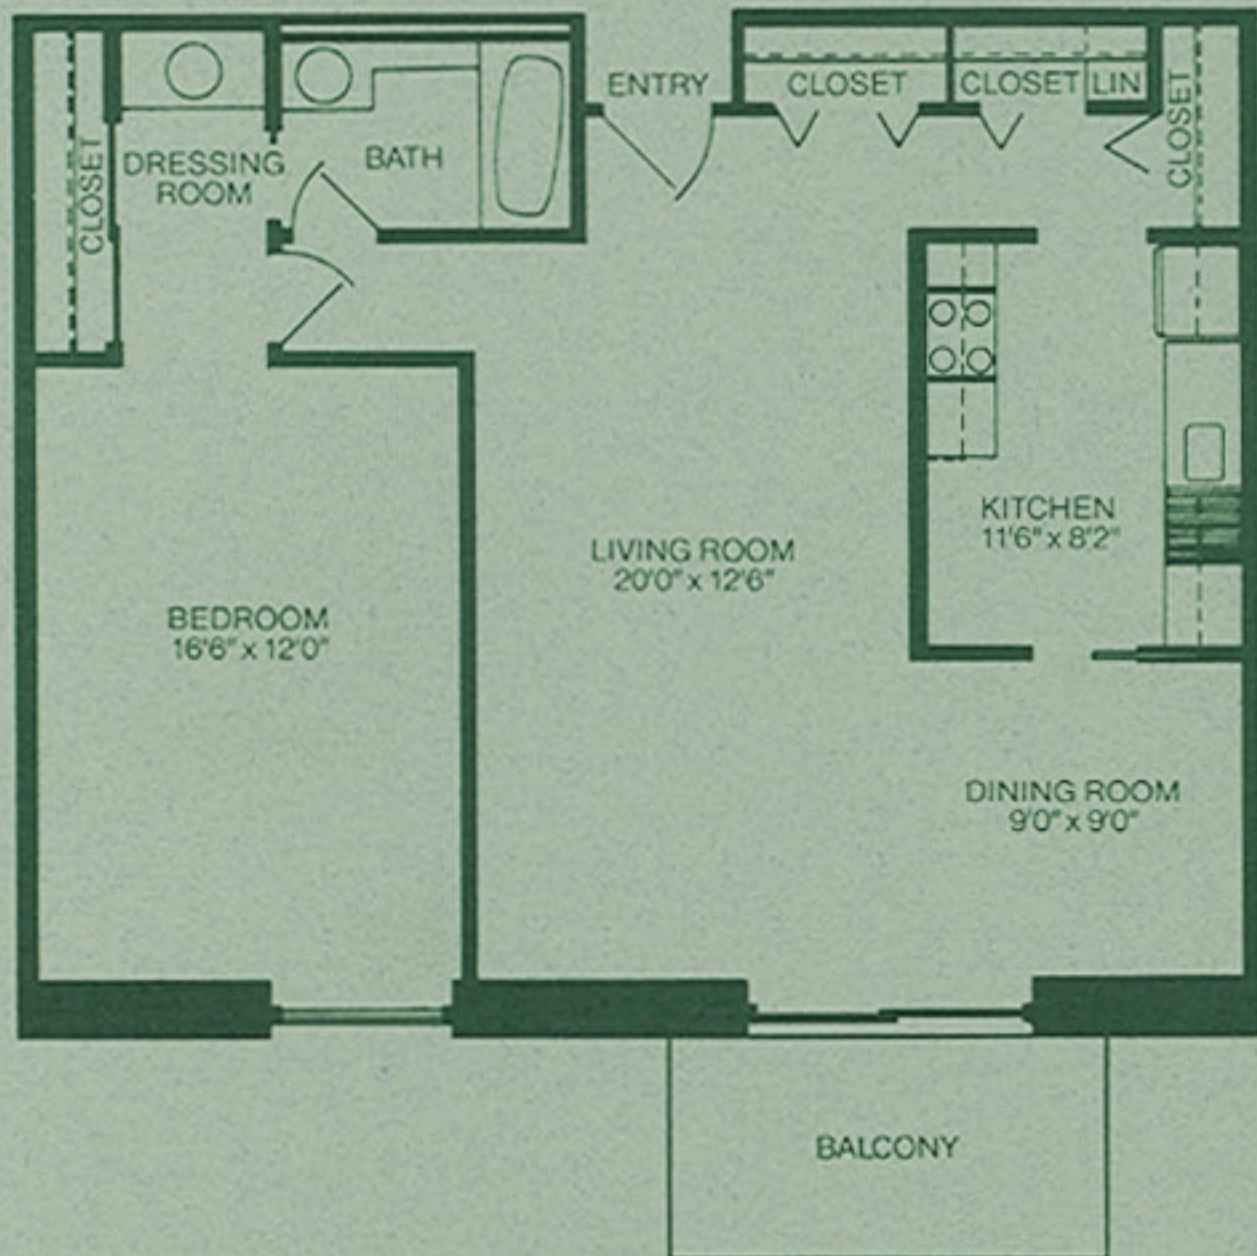

**Other thoughtful amenities for you at Park Layne include:**

- |                               |                             |
|-------------------------------|-----------------------------|
| Heated Outdoor Pool and Patio | Guest Suite                 |
| Picnic and Garden area        | Laundry rooms on each floor |
| Party Room                    | Intercom Guest Screening    |
| Fitness Center                | Roadrunner Internet Access  |
| Sauna                         | Sound Conditioned           |
| 24-Hour Doorman               | Balconies                   |
| Valet Parking                 | Individual Climate Controls |
| Parking Garage                | Cable TV Hook-ups           |

One Bedroom Suite

855 Square Feet

Rent: \_\_\_\_\_

Two Bedroom Suite

1237 Square Feet

Rent: \_\_\_\_\_

Three Bedroom Suite

1425 Square Feet